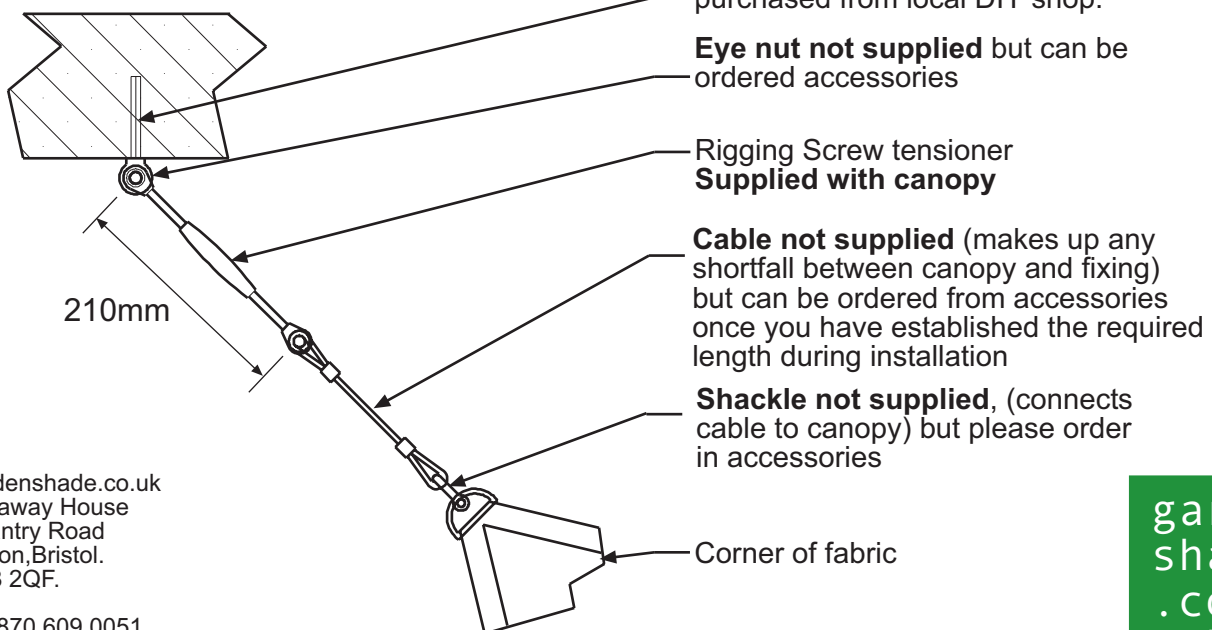

The Equalateral Triangle

Typical fixing for canopy

gardenshade.co.uk
 Garaway House
 Chantry Road
 Clifton, Bristol.
 BS8 2QF.

T: 0870 609 0051
 F: 0870 609 0052

E TR01

garden
 shade
 .co
 .uk