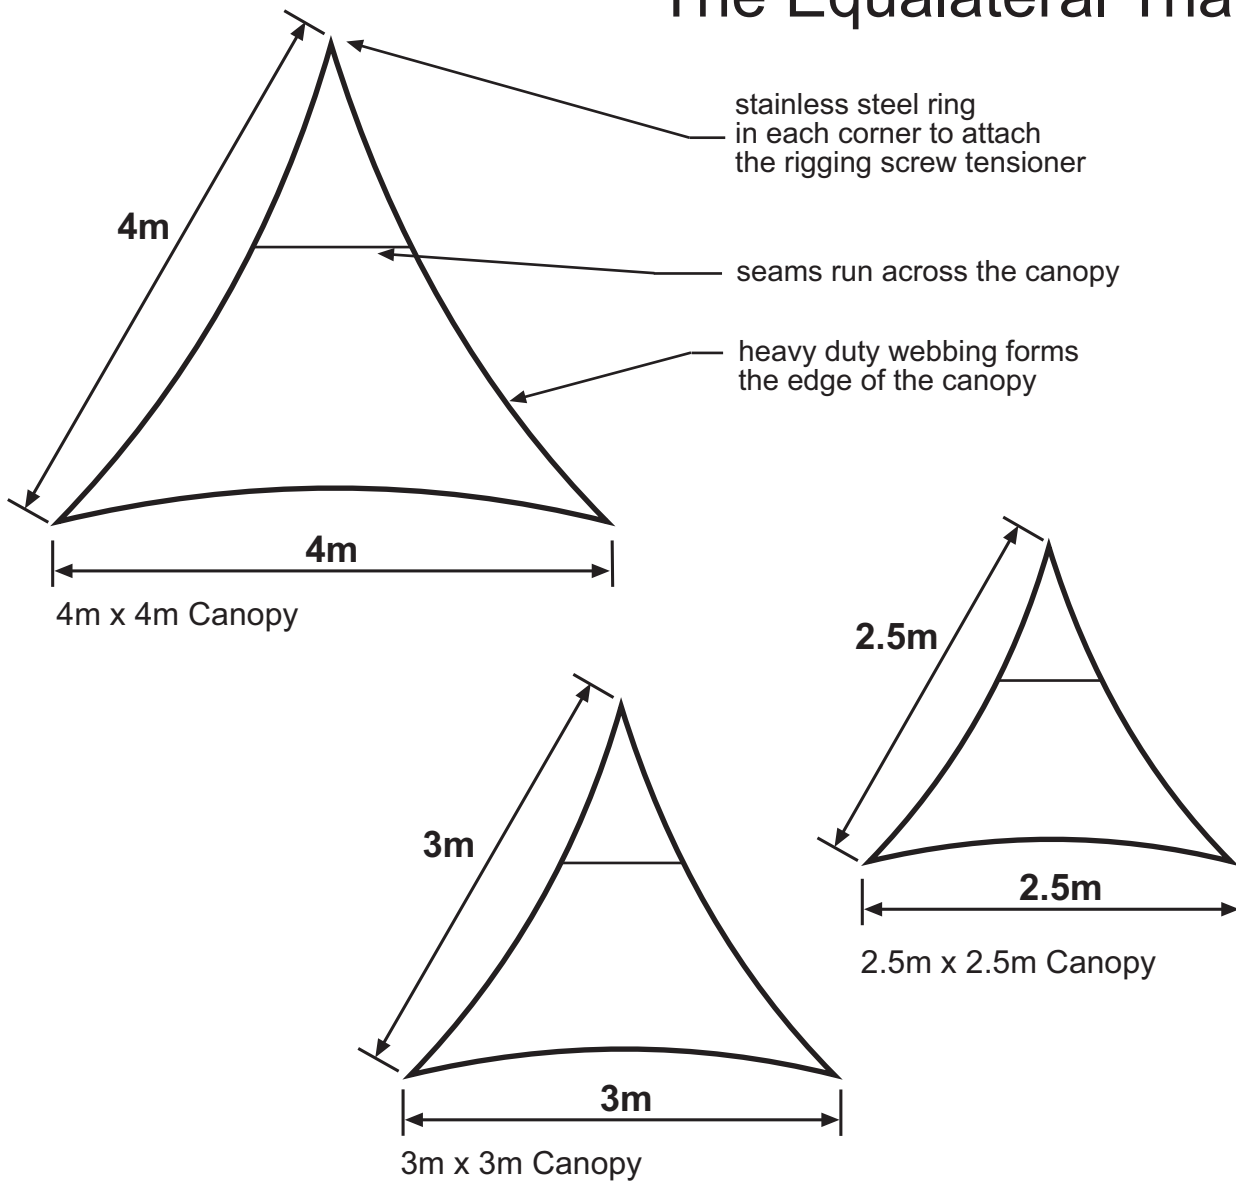

The Equalateral Triangle

Typical fixing for canopy

gardenshade.co.uk
 Garaway House
 Chantry Road
 Clifton, Bristol.
 BS8 2QF.

T: 0870 609 0051
 F: 0870 609 0052

E TR01

garden
 shade
 .co
 .uk