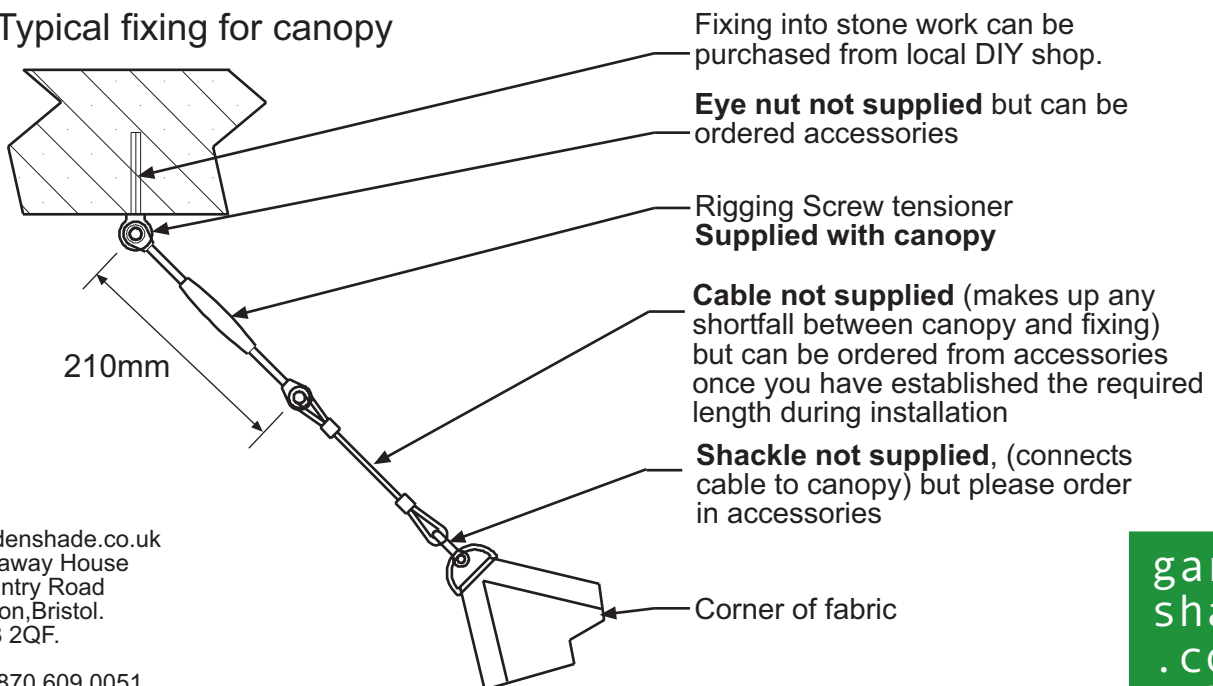

The Right Angled Triangle

Typical fixing for canopy

gardenshade.co.uk
 Garaway House
 Chantry Road
 Clifton, Bristol.
 BS8 2QF.

T: 0870 609 0051
 F: 0870 609 0052

RATR01

garden
 shade
 .co
 .uk