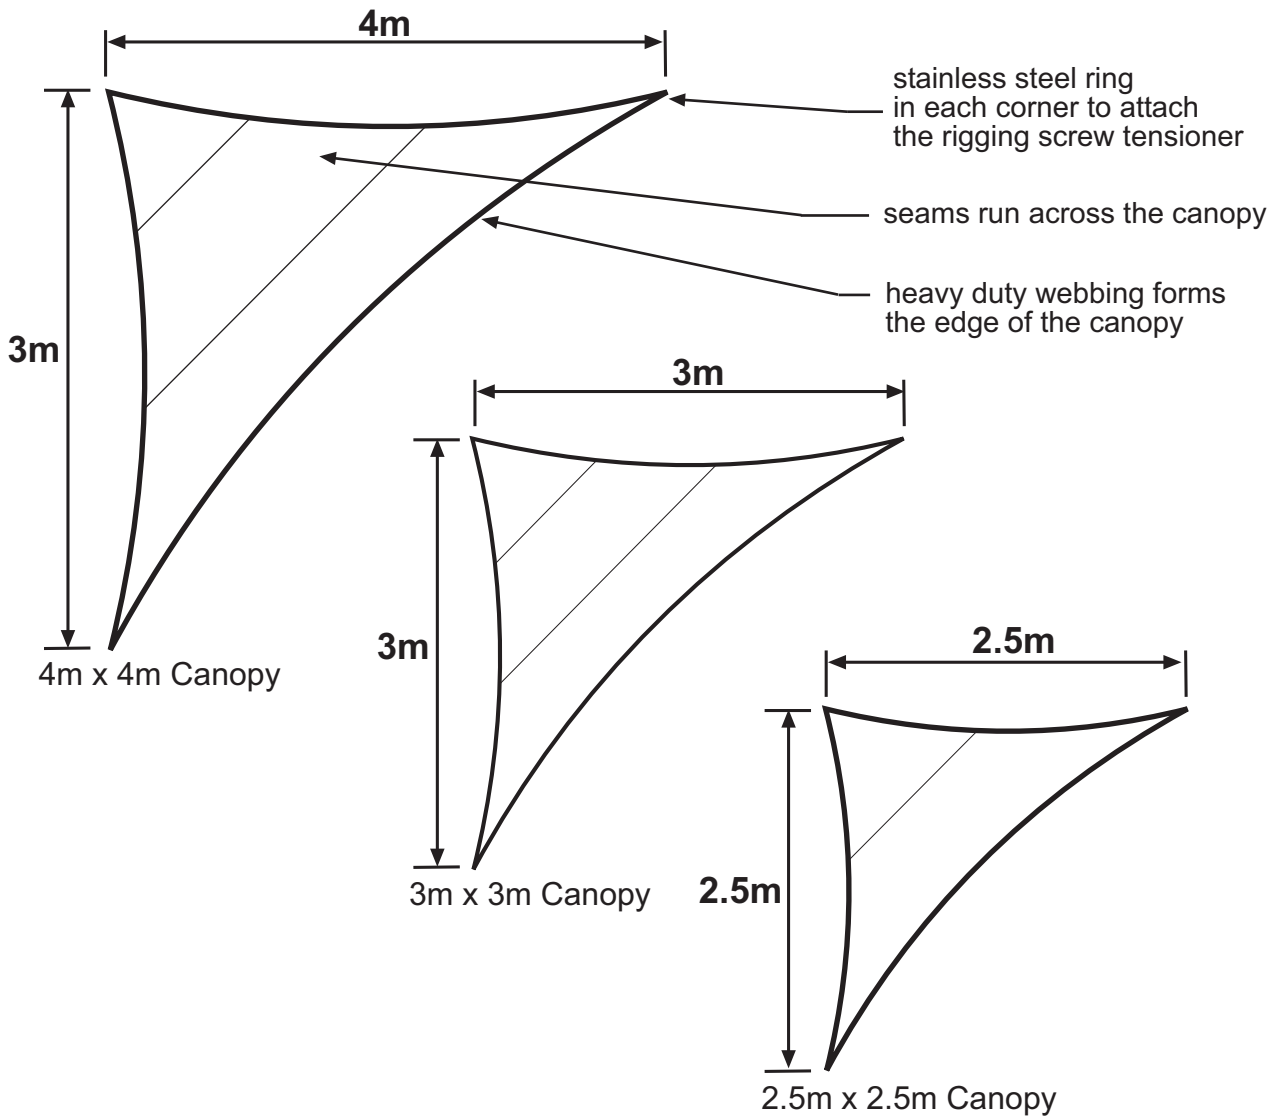

The Right Angled Triangle

Typical fixing for canopy

gardenshade.co.uk
 Garaway House
 Chantry Road
 Clifton, Bristol.
 BS8 2QF.

T: 0870 609 0051
 F: 0870 609 0052

RATR01

garden
 shade
 .co
 .uk